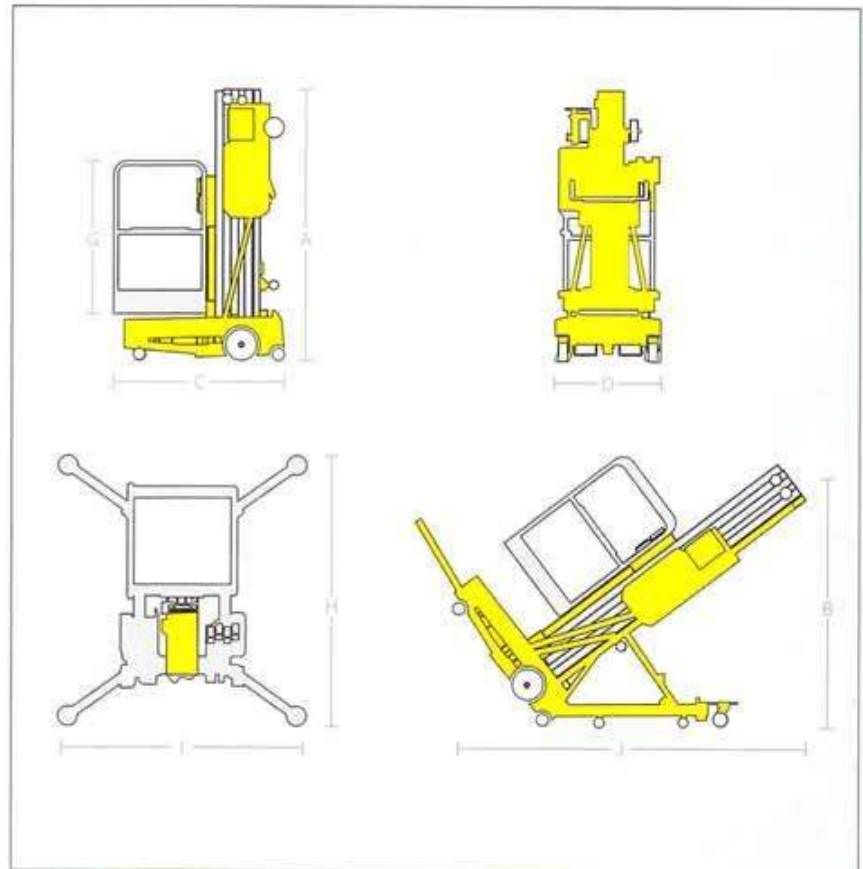

Quick Up

7/8/9/11/12/13/14

- Working height 45ft7in / 13,90 m (Quick Up 14)
- Stowed height 6ft6in / 1,97 m (from Quick Up 8 to 12)
- Platform capacity 351 lb / 159 kg (from Quick Up 8 to 12)

Quick Up

The Haulotte® advantages

- Easy to install and set up.
- Easy "stand up" access through flip up top rail into basket.
- Only one man for loading and unloading.
- The Quick Up compact dimensions allows access through standard doorways.
- The Quick Up low weight allows works on fragile grounds.
- Cage and mast in aluminium.

SPECIFICATIONS

	QUICK UP 7	QUICK UP 8	QUICK UP 9	QUICK UP 11	QUICK UP 12	QUICK UP 13	QUICK UP 14
Working height	6.5 m / 21ft 4in	7.9 m / 25ft 11in	9.3 m / 30ft 6in	10.7m / 35ft 1in	12.0m / 39ft 4in	12.8m / 42ft 0in	13.9 m / 45ft 7in
Platform height	4.5m / 14ft 9in	5.9m / 19ft 4in	7.3m / 23ft 11in	8.7m / 28ft 7in	10.0m / 32ft 10in	10.8m / 35ft 5in	11.9m / 39ft 1in
Platform capacity	159 kg / 351 lb				136 kg / 300 lb		
Max Platform size	0.66 m x 0.68 m / 26 in x 27 in						
Ⓒ Stowed length	1.21m / 4ft 0in	1.27m / 4ft 2in	1.34m / 4ft 5in	1.4m / 4ft 7in	1.46m / 4ft 9in	1.34m / 4ft 5in	1.4m / 4ft 7in
Ⓓ Stowed width	0.74m / 2ft 5in					0.80m / 2ft 7in	
Ⓐ Stowed height	1.97m / 6ft 6in					2.77m / 9ft 1in	
Ⓔ Guardrails height	1.1m / 3ft 7in						
Ⓘ x Ⓛ Outriggers footprint	1.40 m x 1.70 m 55 in x 67 in			1.60 m x 1.90 m 63 in x 75 in	1.81 m x 2.10 m 73 in x 85 in		2.02 m x 2.32 m 87 in x 91 in
Ⓚ x Ⓜ Tilt bar	N/A					2.82 m x 1.97 m / 111 in x 78 in	
Energy (AC)	110V ou 220V						
Weight (AC version)	305 kg / 673 lb	326 kg / 719 lb	347 kg / 765 lb	368 kg / 811 lb	389 kg / 858 lb	461 kg / 1017 lb	472 kg / 1041 lb
Energy (batteries)	12V						
Weight (batteries version)	346 kg / 763 lb	366 kg / 807 lb	387 kg / 853 lb	408 kg / 900 lb	429 kg / 946 lb	501 kg / 1105 lb	512 kg / 1129 lb