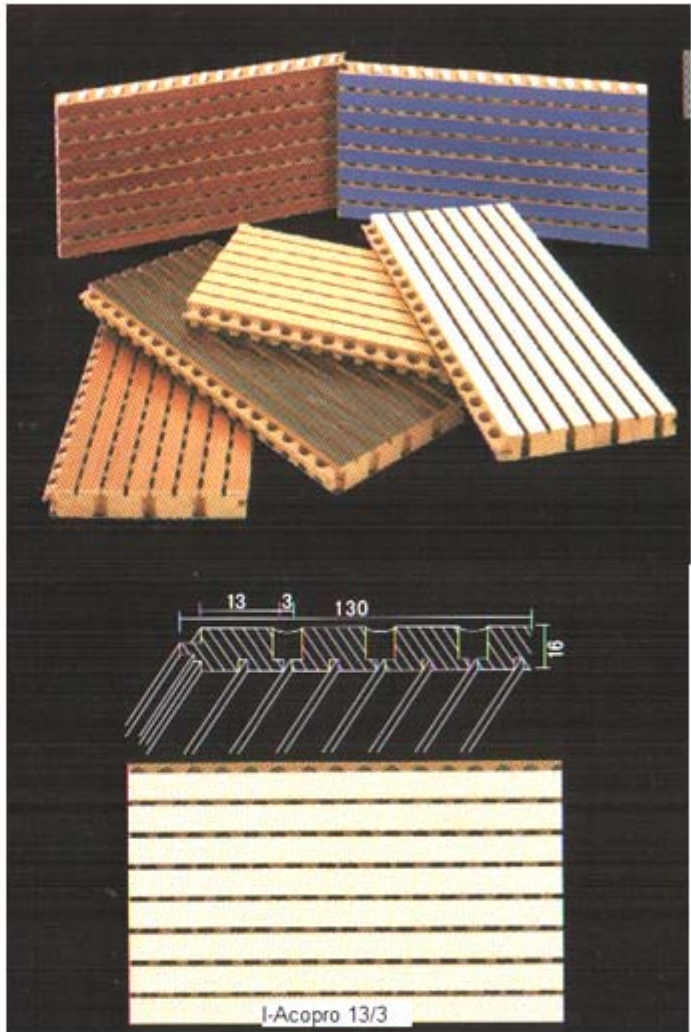

**** I-Acopro** Perforated Timber Wall Panel ******

- Wood laminated
- Gap 4mm
- Fibreboard
- Perforated 10mm
- Acoustic black tissue
- Acoustic infill

Product Data	: I-Acopro Wooden Perforated
Size (mm)	: 16 x 130 x 2440
Perforation Rate (%)	: 13%
NRC	: 0.75 - 0.9