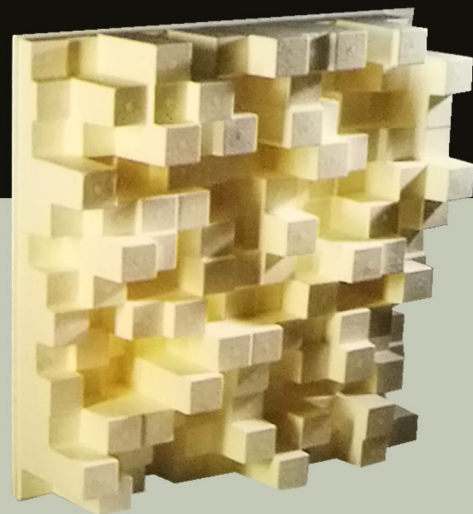

1D QRD

2D QRD

Item Name		1D QRD				Item Name		1D QRD			
Surface		Melamine	Natural Veneer	Gemini Veneer	Color	Surface		Melamine	Natural Veneer	Gemini Veneer	Color
Standard Size		600×600×150mm				Standard Size		600×600×150mm			
Performance		Diffusion				Performance		Double Diffusion			
Packing	CTN	6pcs				Packing	Per CTN	6pcs			
	20' CNTR						20' CNTR				
	40' CNTR						40' CNTR				

BIFFUSER

MULFUSER

Item Name		Biffuser				Item Name		Mulffuser			
Surface		Drapery				Surface		Polythylene			
Standard Size		600×600×150mm				Standard Size		600×600×170mm			
Performance		Diffusion		Absorption		Performance		Sound Control			
Packing	Per CTN	6pcs				Packing	CTN	6pcs			
	20' CNTR						20' CNTR				
	40' CNTR						40' CNTR				